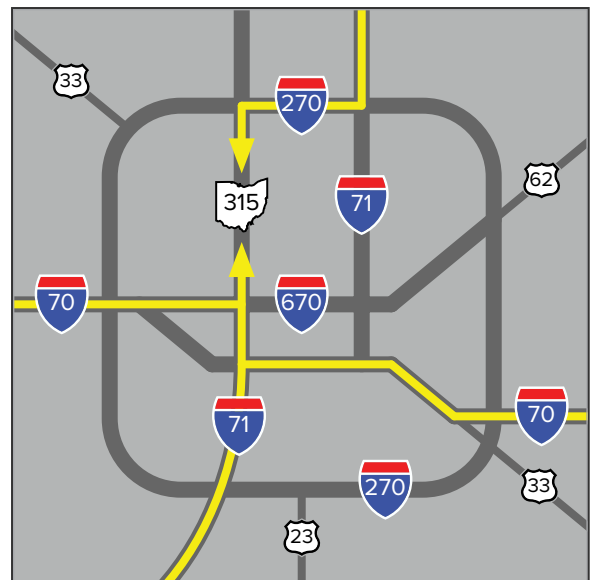

From the East

Take I-670 West to SR 315 north
Take Medical Center Drive/King Ave. exit.
Turn left onto Cannon Dr.
Turn right onto W. 12th Ave.
The 12th Avenue garage is on your left and is connected to the Dental Clinics and Medical Center by a walkway bridge on the 3rd floor. The Dental Clinic entrance will be on your left after you enter the building from the walkway.

From the West

Take SR 315 north
Take Medical Center Drive/King Ave. exit.
Turn left onto Cannon Dr.
Turn right onto W. 12th Ave.
The 12th Avenue garage is on your left and is connected to the Dental Clinics and Medical Center by a walkway bridge on the 3rd floor. The Dental Clinic entrance will be on your left after you enter the building from the walkway.

Public Transportation - COTA Bus Service

The COTA Bus System serves the College of Dentistry area, stopping at the intersection of West 11th Avenue and Neil Avenue. For schedule information, please call (614) 228-1776 or visit cota.com.

CONSTRUCTION NOTICES

There are construction projects occurring at and around Ohio State. **Please add extra time in your driving schedule in case of traffic delays.** Please call 614-688-3763 for directions assistance.

North

Not to Scale